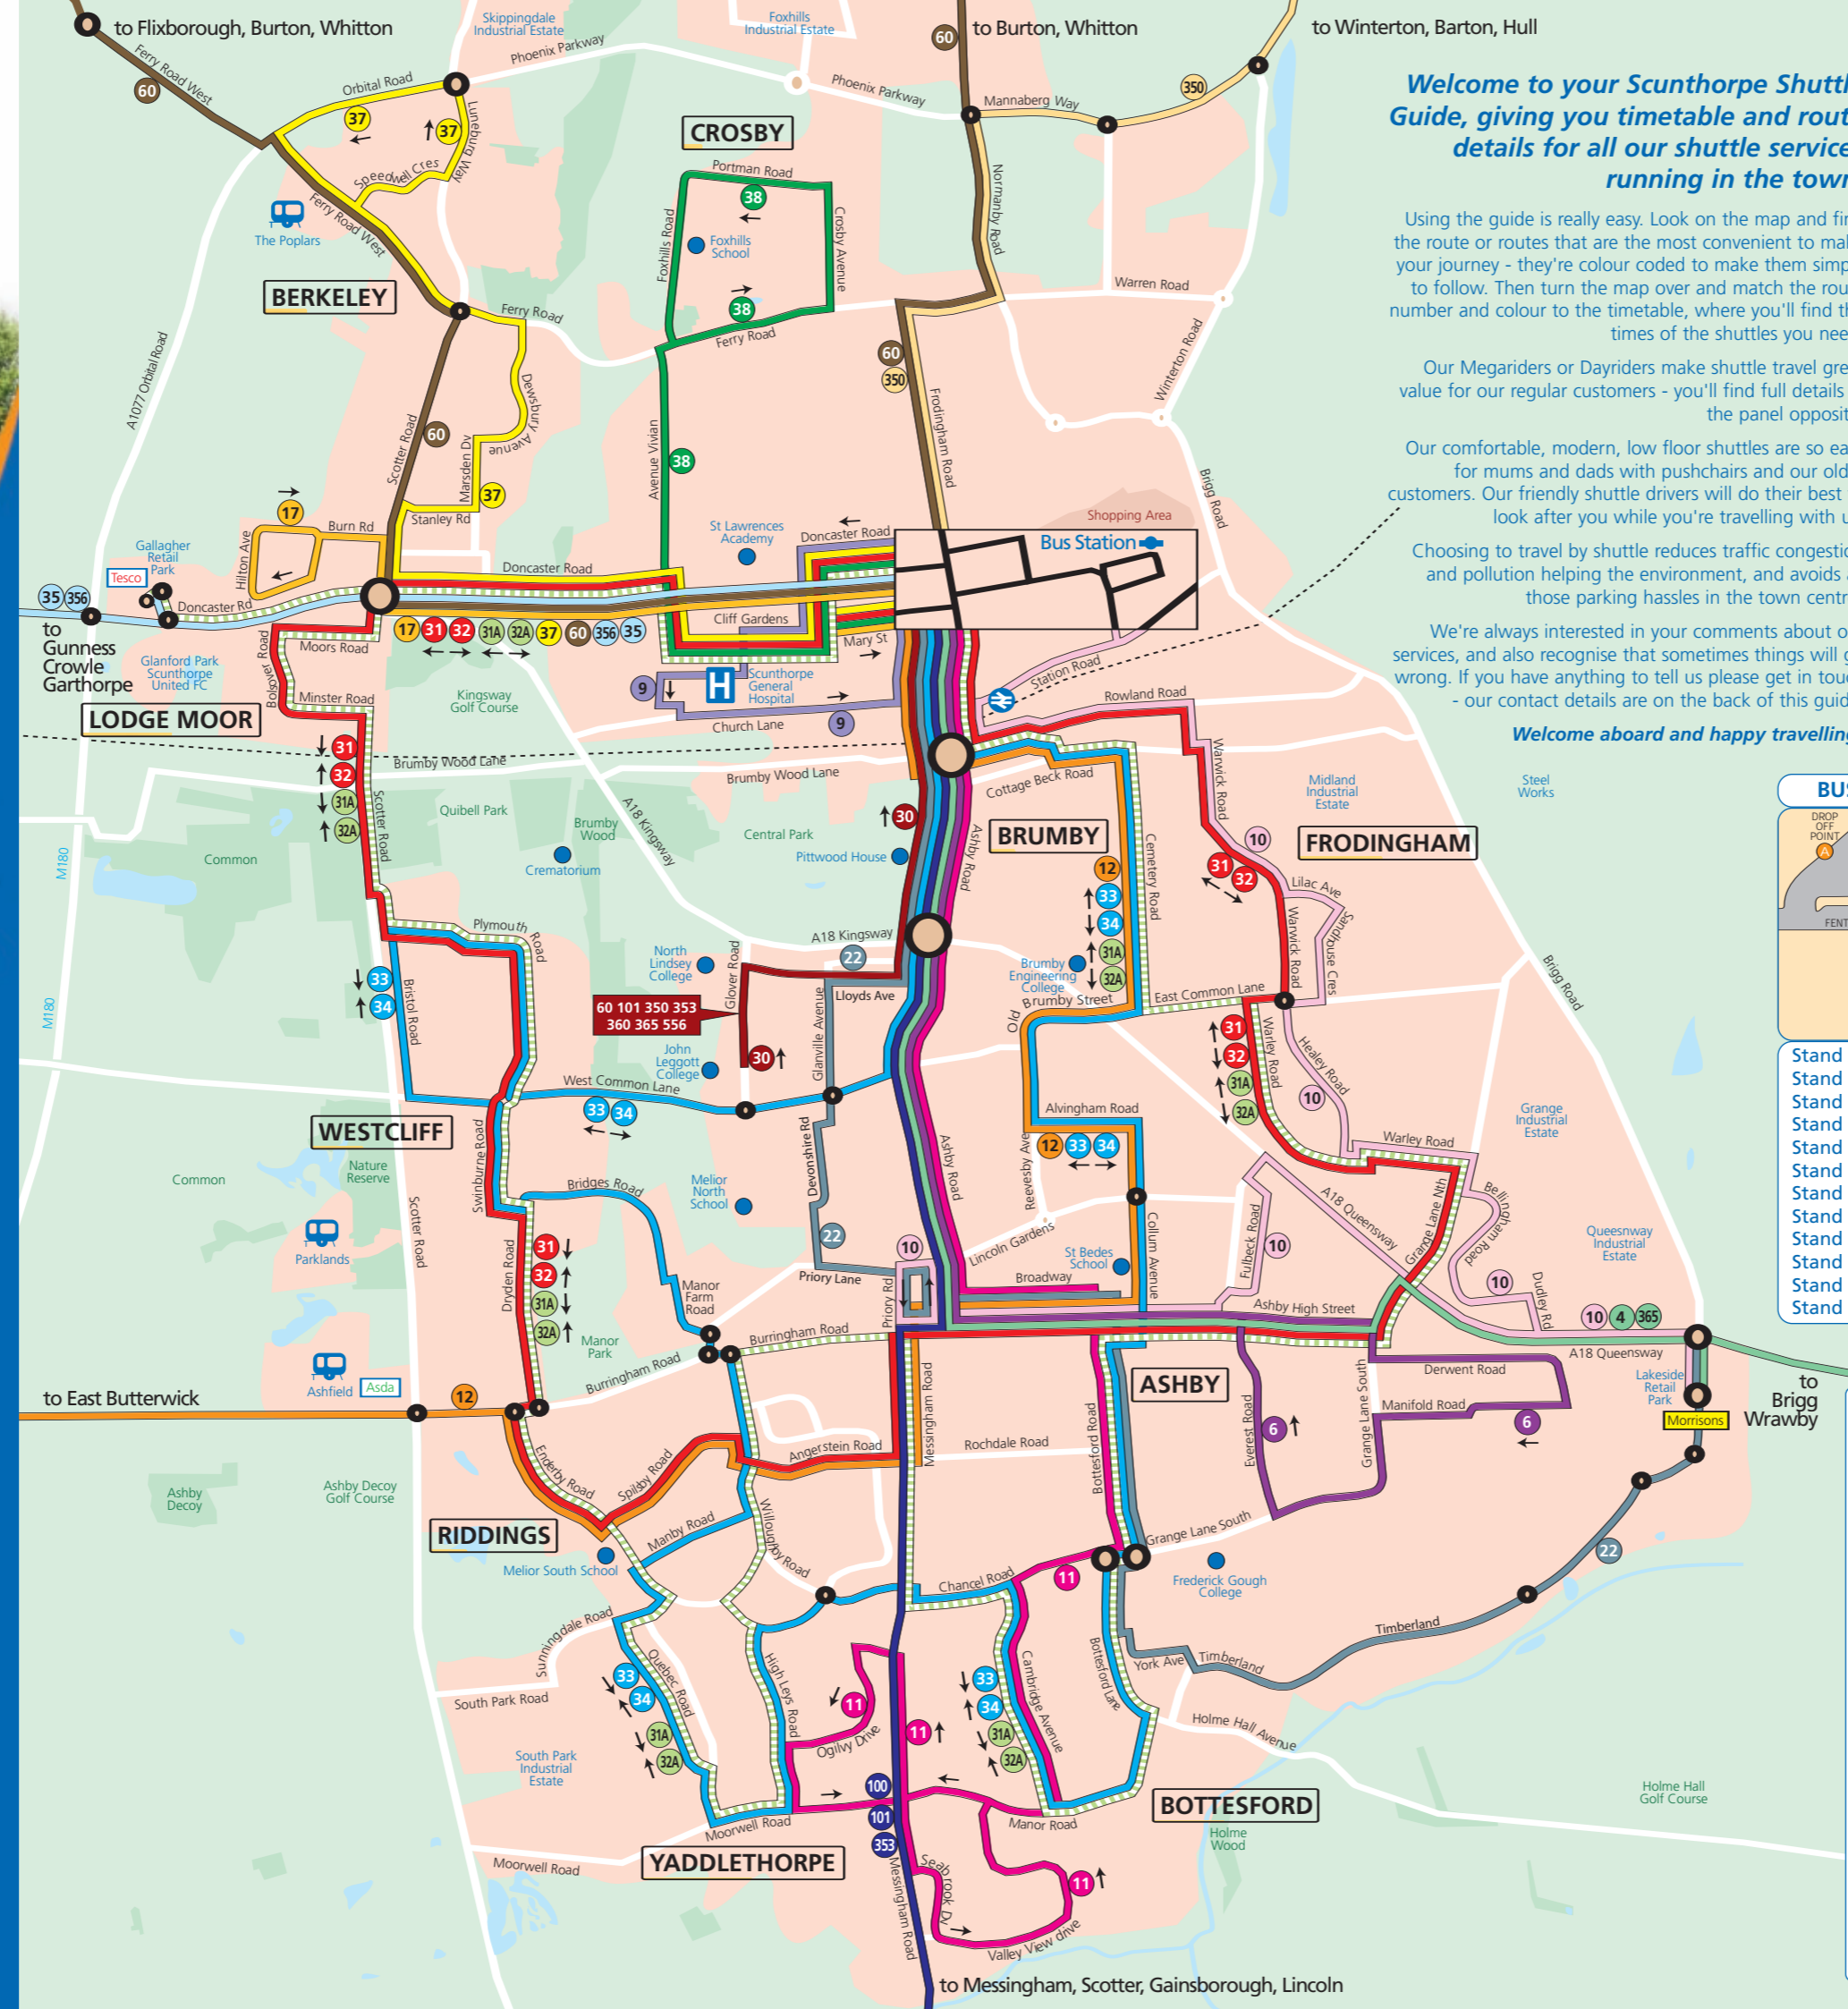

Welcome to your Scunthorpe Shuttle Guide, giving you timetable and route details for all our shuttle services running in the town.

Using the guide is really easy. Look on the map and find the route or routes that are the most convenient to make your journey - they're colour coded to make them simple to follow. Then turn the map over and match the route number and colour to the timetable, where you'll find the times of the shuttles you need.

Our Megariders or Dayriders make shuttle travel great value for our regular customers - you'll find full details in the panel opposite.

Our comfortable, modern, low floor shuttles are so easy for mums and dads with pushchairs and our older customers. Our friendly shuttle drivers will do their best to look after you while you're travelling with us.

Choosing to travel by shuttle reduces traffic congestion and pollution helping the environment, and avoids all those parking hassles in the town centre!

We're always interested in your comments about our services, and also recognise that sometimes things will go wrong. If you have anything to tell us please get in touch - our contact details are on the back of this guide.

Welcome aboard and happy travelling!

A guide to other buses from Scunthorpe

Route No	To	MONDAY TO FRIDAY			SATURDAY		
		first bus departs Scunthorpe	last bus returns at	daytime buses run approx every	first bus departs Scunthorpe	last bus returns at	daytime buses run approx every
4	Brigg	0620	2100	60 mins	0740	2040	60 mins
35	Ancotts	0820	1548	5 journeys	0920	1648	5 journeys
60	Whitton	0705	1830	6 journeys	0705	1825	5 journeys
60	Burton upon Stather	1055	1843	6 journeys	1215	1838	5 journeys
100,353	Lincoln	0655	1745	60 mins	0655	1750	60 mins
100,101	Gainsborough	0645	1805	60 mins	0645	1805	60 mins
100,101,353	Scotter	0645	1847	30 mins last bus returns at 2303 Fridays	0645	2303	30 mins
350	Hull	0705	2125	30 mins	0705	2125	30 mins
350	Barton upon Humber	0620	2155	30 mins	0705	2155	30 mins
350	Winterton	0620	2218	30 mins	0705	2218	30 mins
356	Garthorpe	0645	1831	5 journeys	1745	1831	1 journeys
356	Crowle	0645	1848	7 journeys last bus returns at 2205 Fridays	0830	2205	6 journeys
365	Wrawby	0640	1819	7 journeys	0905	1649	4 journeys
365	Brigg	0640	1824	7 journeys	0905	1654	4 journeys

The above is a general guide to services, please check your journey before travel.
The above frequencies are Daytime - Evening journeys may run to a different frequency.

BUS STATION STAND PLAN

- Stand A Drop Off Point
- Stand B Route 6
- Stand C Routes 10, 33, 34
- Stand D Routes 12, 22
- Stand E Routes 31, 31A
- Stand F Routes 9, 17, 37, 38
- Stand G Routes 16, 32, 32A
- Stand H Routes 60, 100, 101, 353
- Stand J Route 35, 356
- Stand L Routes 350, 360
- Stand M Route 4, 365
- Stand N Route 11

KEY TO SERVICES

1. **Daytime Town Services**
2. Shuttle 6
   - Shuttle 9
   - Shuttle 10
   - Shuttle 11
   - Shuttle 12
   - Shuttle 17
   - Shuttle 22
   - Shuttle 30
   - Shuttle 31,32
   - Shuttle 33,34
   - Shuttle 37
   - Shuttle 38
3. **Evening and Sunday**
4. Shuttle 31A,32A
5. **Out of Town Services**
6. 60
   - 100,101,353
   - 35,356
   - 4,365
   - 350