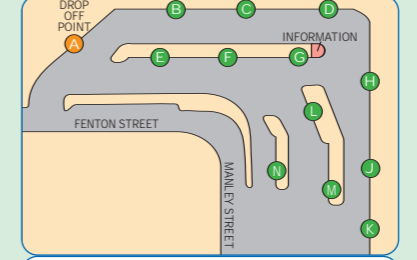

The above is a general guide to services, please check your journey before travel.
 The above frequencies are Daytime - Evening journeys may run to a different frequency.

BUS STATION STAND PLAN

- Stand A Drop Off Point
- Stand B Route 6
- Stand C Routes 10, 33, 34
- Stand D Routes 12, 22
- Stand E Routes 31, 31A
- Stand F Routes 9, 17, 37, 38
- Stand G Routes 16, 32, 32A
- Stand H Routes 60, 100, 101, 353
- Stand J Route 35, 356
- Stand L Routes 350, 360
- Stand M Route 4, 365
- Stand N Route 11

KEY TO SERVICES

- Daytime Town Services**
- Shuttle 6
 - Shuttle 9
 - Shuttle 10
 - Shuttle 11
 - Shuttle 12
 - Shuttle 17
 - Shuttle 22
 - Shuttle 30
 - Shuttle 31,32
 - Shuttle 33,34
 - Shuttle 37
 - Shuttle 38
- Evening and Sunday**
- Shuttle 31A,32A
- Out of Town Services**
- 60
 - 100,101,353
 - 35,356
 - 4,365
 - 350